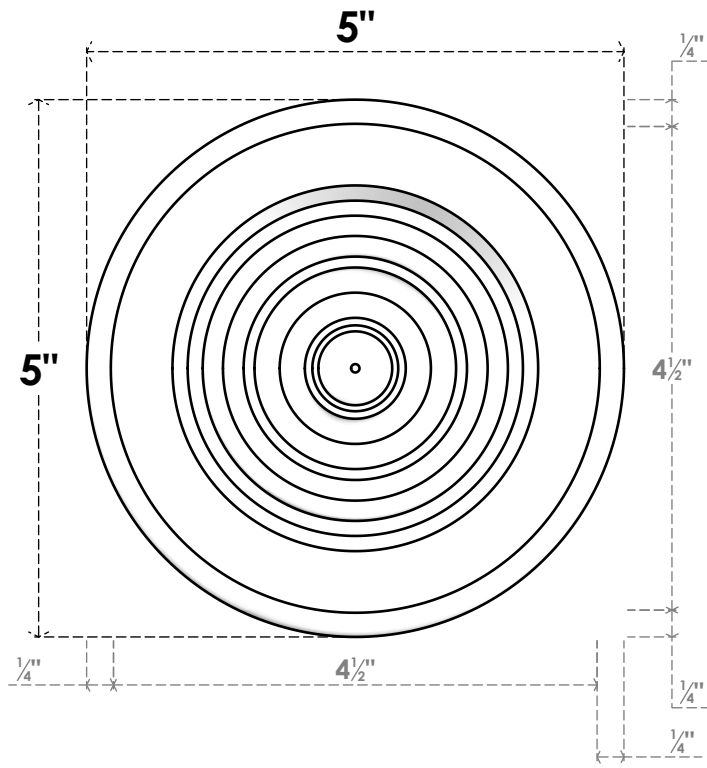

ROSP050X050X050GRY04

5"W X 5"H X 1/2"P STANDARD GRAYSON BULLSEYE ROSETTE WITH ROUNDED EDGE, ARCHITECTURAL GRADE PVC

FRONT

SIDE

EKENA MILLWORK
2300 WEST MAIN ST.
CLARKSVILLE, TX 75426
TOLL FREE: 866-607-0453
WWW.EKENAMILLWORK.COM