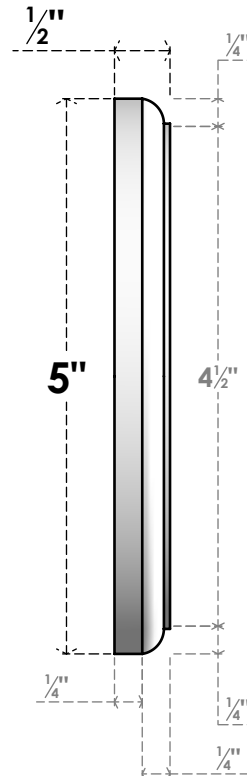

ROSP050X050X050GRY04

5"W X 5"H X 1/2"P STANDARD GRAYSON BULLSEYE ROSETTE WITH ROUNDED EDGE, ARCHITECTURAL GRADE PVC

FRONT

SIDE

EKENA MILLWORK
2300 WEST MAIN ST.
CLARKSVILLE, TX 75426
TOLL FREE: 866-607-0453
WWW.EKENAMILLWORK.COM

NOTES

1. INSTALLATION TO BE COMPLETED IN ACCORDANCE WITH MANUFACTURER'S SPECIFICATIONS.
2. DRAWING MAY NOT BE TO SCALE
3. THIS DRAWING IS INTENDED FOR DESIGN AND PLANNING PURPOSES ONLY.
4. ALL INFORMATION CONTAINED HEREIN WAS CURRENT AT THE TIME OF DEVELOPMENT BUT MUST BE REVIEWED AND APPROVED BY THE PRODUCT MANUFACTURER TO BE CONSIDERED ACCURATE.
5. ARCHITECTURAL GRADE PVC PRODUCTS ARE MADE FROM EXPANDED CELLULAR PVC AND COME NATURALLY WHITE BUT MAY BE PAINTED